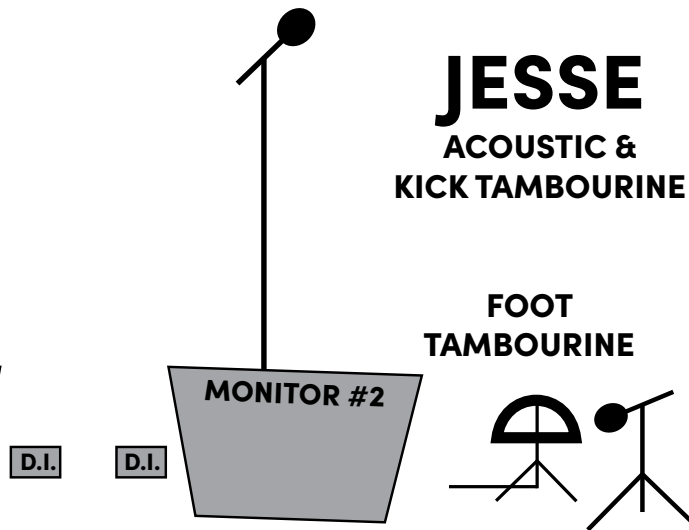

DUO STAGE PLOT

HEATHER

VIOLIN &
PERCUSSION

JESSE
ACOUSTIC &
KICK TAMBOURINE

FOOT
TAMBOURINE

GUITAR
STAND

THE LONE CANARY (FRONT OF STAGE)

INSTRUMENTS

HEATHER

- VOCAL
- VIOLIN
- KICK DRUM
- SHAKER/TAMBOURINE

JESSE

- VOCAL
- ACOUSTIC GUITAR
- FOOT TAMBOURINE

INPUT LIST

4-5 XLR LINES **

- TWO VOCALS - XLR
- VIOLIN - XLR
- GUITAR - XLR
- KICK MIC - XLR
- ** SM57 MIC FOR FOOT TAMBOURINE (IF NECESSARY) - XLR

NOTES

- POWER IS NEEDED UP FRONT FOR PEDALS
- BAND HAS D.I.s FOR GUITAR & VOILIN
- ADD LIGHT REVERB/ECHO TO VOCALS
- ADD LIGHT REVERB TO GUITAR
- VIOLIN HAS A REVERB PETAL