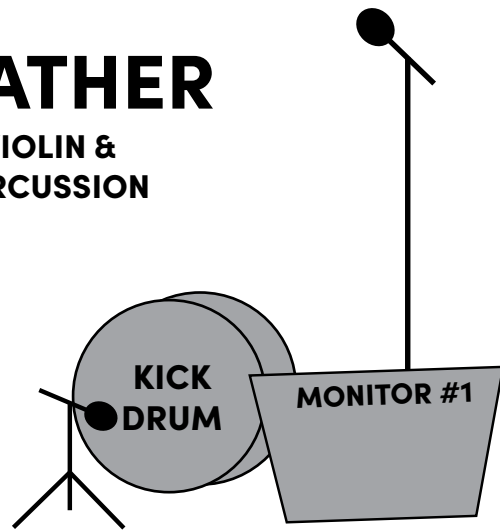

DUO STAGE PLOT

HEATHER

VIOLIN &
PERCUSSION

JESSE
ACOUSTIC &
KICK TAMBOURINE

FOOT
TAMBOURINE

GUITAR
STAND

THE LONE CANARY (FRONT OF STAGE)

INSTRUMENTS

HEATHER

- VOCAL
- VIOLIN
- KICK DRUM
- SHAKER/TAMBOURINE

JESSE

- VOCAL
- ACOUSTIC GUITAR
- FOOT TAMBOURINE

INPUT LIST

4-5 XLR LINES **

- TWO VOCALS - XLR
- VIOLIN - XLR
- GUITAR - XLR
- KICK MIC - XLR
- ** SM57 MIC FOR FOOT TAMBOURINE (IF NECESSARY) - XLR

NOTES

- POWER IS NEEDED UP FRONT FOR PEDALS
- BAND HAS D.I.s FOR GUITAR & VOILIN
- ADD LIGHT REVERB/ECHO TO VOCALS
- ADD LIGHT REVERB TO GUITAR
- VIOLIN HAS A REVERB PETAL